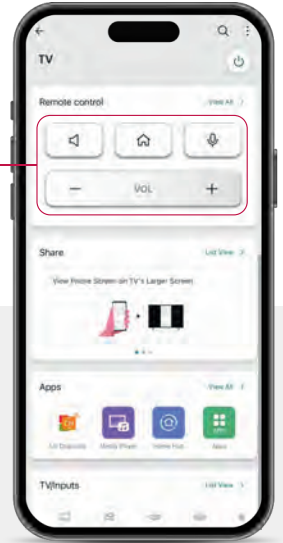

Rich library of apps can be downloaded from **App Store**

(*Apps availability could be different country by country)

Apple AirPlay

Experience Apple AirPlay in webOS Hub 2.0S powered TVs

Users can now stream movies, music, games, and photos from their iPhone, iPad, or Mac directly to their smart TV using AirPlay on webOS Hub 2.0S.

Apple HomeKit

Experience Apple Ecosystem Here and Now

webOS Hub-powered TVs are compatible with Apple HomeKit technology, enabling users to control their TV using the Apple HomeKit app and Siri.

ThinQ App

New ThinQ App like portal page

Once the user installs LG ThinQ App on the smart phone, the app provides UX in the form of a portal that focuses on content sharing and instant app launching.

Simple Remote Control