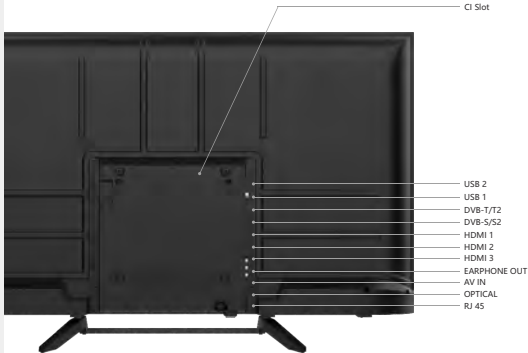

Elegant central base

Stands safely on a smaller TV shelf, or flexibility places at any corners in the house.

Wall-mountable design

Mount it on the wall to perfectly blend in the interior design.

- CI Slot
- USB 2
- USB 1
- DVB-T/T2
- DVB-S/S2
- HDMI 1
- HDMI 2
- HDMI 3
- EARPHONE OUT
- AV IN
- OPTICAL
- RJ 45